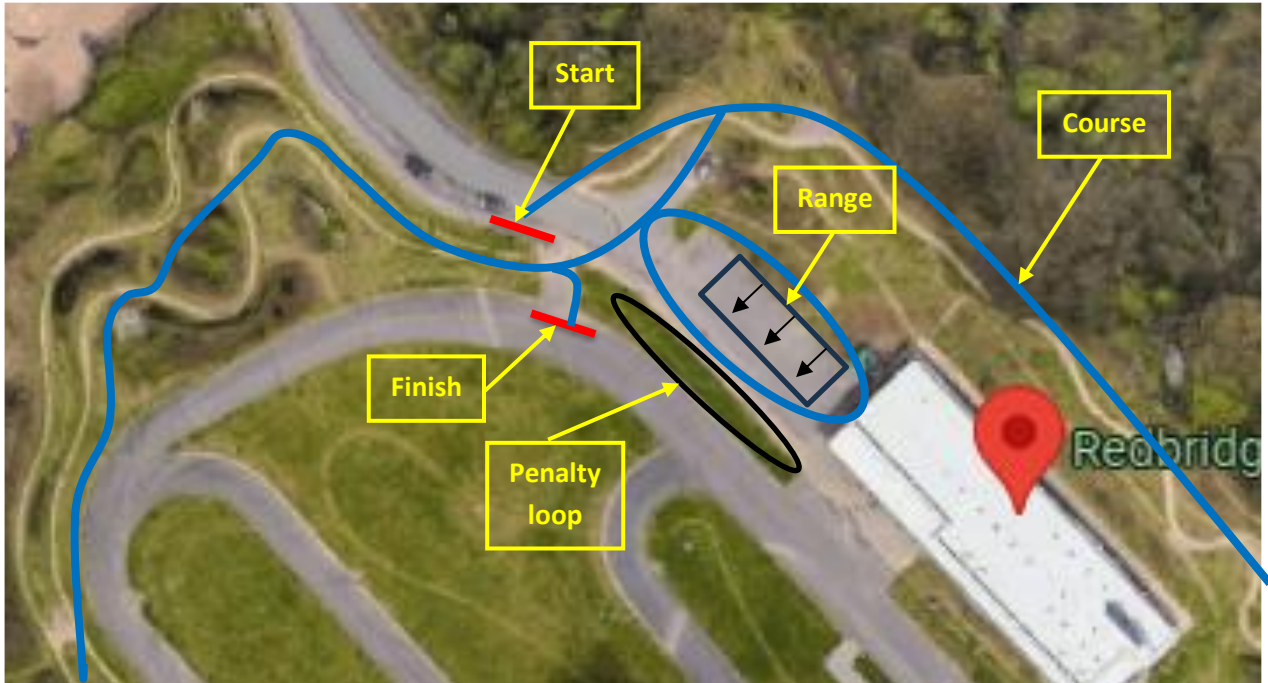

There will be a small number of roller-skis to loan out for the race if required but prior notice must be given.

No arm cuff for the rifles will be required as rifles will be shot from a resting box in the prone position.

*Compulsory for roller-ski race and training periods

Clothing

Weather related running type attire for both races is adequate

B5. STADIUM AND COURSE PLANS

Running race – 3 x 1.4kms /4.2kms with 80m penalty loop